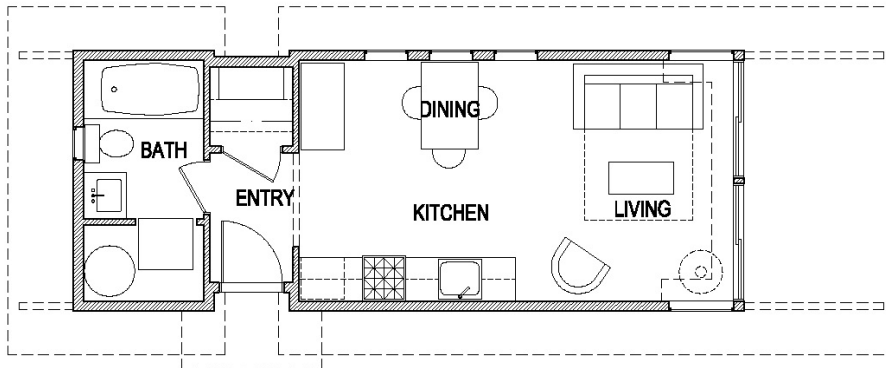

INCLUDED

Included with each home is your choice of 3 interior & exterior spec packages:

- 1.) **Fundamental** Stylish, fun, and durable.
- 2.) **Natural** Simple, clean, refined.
- 3.) **Modern** Ultra-hip & contemporary..

Visit our website for more details, and a downloadable Spec Package & Options Sheet.

*model sd121 shown