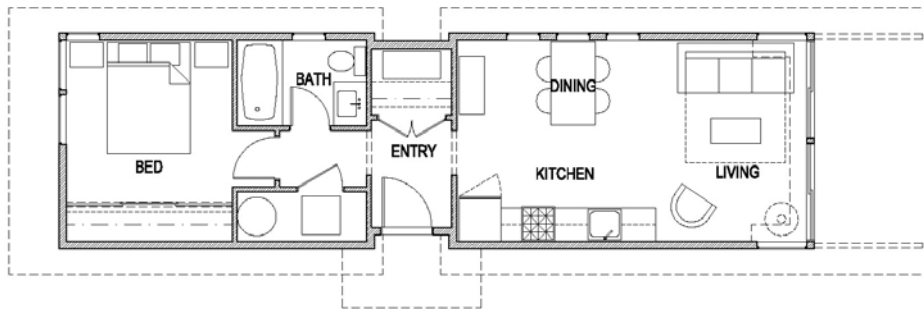

INCLUDED

Included with each home is your choice of 3 interior & exterior spec packages:

- 1.) **Fundamental** Stylish, fun, & low-maintenance..
- 2.) **Natural** Simple, clean, refined.
- 3.) **Modern** Ultra-hip & contemporary.

Visit our website for more details, and a downloadable Spec Package & Options Sheet.

*model sd121 shown